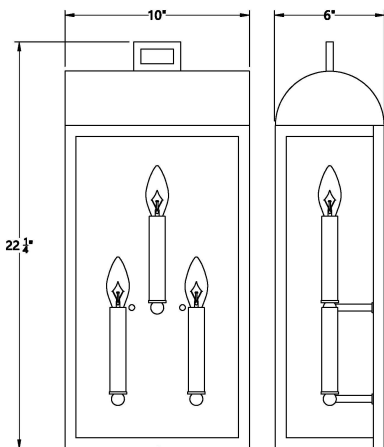

SOYAR, 3 LT OUTDOOR LANTERN

PRODUCT DETAILS

No.	:	41968-017
Product Color	:	SATIN BLACK
Product Material	:	POWDER COATING OVER GALVANIZED STEEL
Shade / Accent Material	:	GLASS
Width	:	10"
Height	:	22.25"
Ext	:	6"

LIGHT SOURCE DETAILS

Number of Bulbs	:	3
Light Source Type	:	B10
Input Voltage	:	120V
Bulb Voltage	:	120V
Socket Type	:	E12
Wattage	:	3 X 60W
Total Wattage	:	180W
Bulb Included	:	NO
Dimmable	:	YES

OPTIONS AVAILABLE

ITEM NO.	FINISH	SHADE
41968-017	SATIN BLACK	GLASS

TECHNICAL DETAILS

Canopy / Backplate Length	:	20"
Canopy / Backplate Width	:	10"
Location	:	WET
Approval	:	

41968

PROJECT INFORMATION

Job Name: Date: Type: