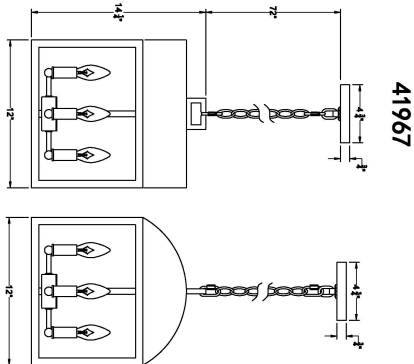

### LIGHT SOURCE DETAILS

Number of Bulbs	:	4
Light Source Type	:	B10
Input Voltage	:	120V
Bulb Voltage	:	120V
Socket Type	:	E12
Wattage	:	4 X 60W
Total Wattage	:	240W
Bulb Included	:	NO
Dimmable	:	NO

### TECHNICAL DETAILS

Hanging Support Length	:	72"
Canopy / Backplate Length	:	4.75"
Canopy / Backplate Width	:	4.75"
Location	:	WET
Approval	:	