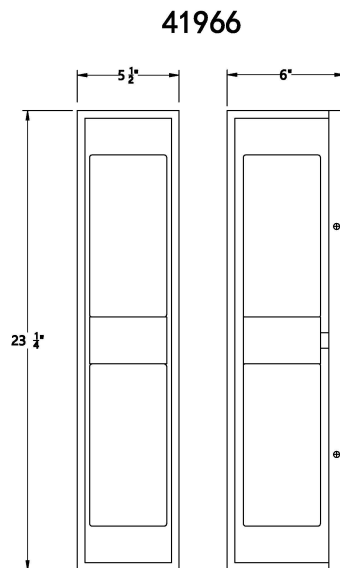

REN, 2-LIGHT 23IN OUTDOOR WALL SCNCE

PRODUCT DETAILS

No.	:	41966-013
Product Color	:	POWDER COAT BLACK
Product Material	:	POWDER COATING OVER GALVANIZED STEEL
Shade / Accent Colour	:	WHITE
Shade / Accent Material	:	GLASS
Width	:	5.5"
Height	:	23.25"
Ext	:	6"
Weight	:	8.1LBS
Shade Height	:	8"
Shade Diameter	:	4.5"

ITEM NO.	FINISH	SHADE
41966-013	POWDER COAT BLACK	OPAL WHITE GLASS

TECHNICAL DETAILS

Hanging Support Type	:	J-BOX
Canopy / Backplate Length	:	5.5"
Canopy / Backplate Height	:	23"
Canopy / Backplate Width	:	1"
IP Rating	:	IP44
Location	:	WET
Approval	:	<input type="checkbox"/>
Beam Angle	:	360