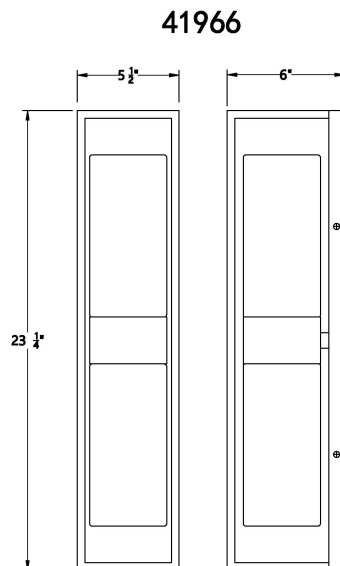

REN, 2-LIGHT 23IN OUTDOOR WALL SCONCE

PRODUCT DETAILS

No.	:	41966-013
Product Color	:	POWDER COAT BLACK
Product Material	:	POWDER COATING OVER GALVANIZED STEEL
Shade / Accent Colour	:	WHITE
Shade / Accent Material	:	GLASS
Width	:	5.5"
Height	:	23.25"
Ext	:	6"
Weight	:	8.1LBS
Shade Height	:	8"
Shade Diameter	:	4.5"

ITEM NO.	FINISH	SHADE
41966-013	POWDER COAT BLACK	OPAL WHITE GLASS

TECHNICAL DETAILS

Hanging Support Type	:	J-BOX
Canopy / Backplate Length	:	5.5"
Canopy / Backplate Height	:	23"
Canopy / Backplate Width	:	1"
IP Rating	:	IP44
Location	:	WET
Approval	:	
Beam Angle	:	360