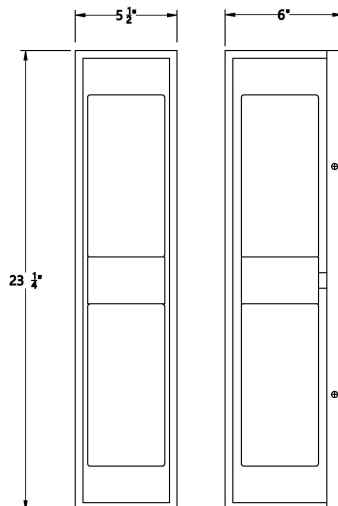

TECHNICAL DETAILS

Hanging Support Type	:	J-BOX
Canopy / Backplate Length	:	5.5"
Canopy / Backplate Height	:	23"
Canopy / Backplate Width	:	1"
IP Rating	:	IP44
Location	:	WET
Approval	:	
Beam Angle	:	360

41966