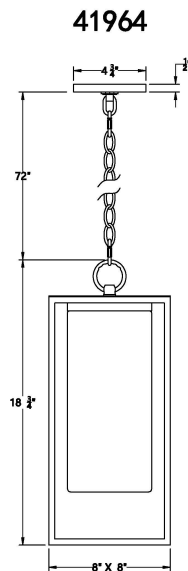

REN, 19IN OUTDOOR PENDANT

PRODUCT DETAILS

No.	:	41964-019
Product Color	:	POWDER COAT BLACK
Product Material	:	POWDER COATING OVER GALVANIZED STEEL
Shade / Accent Colour	:	WHITE
Shade / Accent Material	:	GLASS
Length	:	8"
Width	:	8"
Height	:	18.75"
Weight	:	7.7LBS
Shade Height	:	12"
Shade Diameter	:	6.5"

LIGHT SOURCE DETAILS

Number of Bulbs	:	1
Light Source Type	:	T10
Input Voltage	:	120V
Bulb Voltage	:	120V
Socket Type	:	E26
Wattage	:	1 X 60W
Total Wattage	:	60W
Bulb Included	:	NO
Dimmable	:	NO

OPTIONS AVAILABLE

ITEM NO.	FINISH	SHADE
41964-019	POWDER COAT BLACK	OPAL WHITE GLASS

TECHNICAL DETAILS

Hanging Support Type	:	CHAIN
Hanging Support Length	:	72"
Canopy / Backplate Length	:	4.75"
Canopy / Backplate Height	:	1"
Canopy / Backplate Width	:	4.75"
IP Rating	:	IP44
Location	:	WET
Approval	:	<input type="checkbox"/>
Beam Angle	:	360