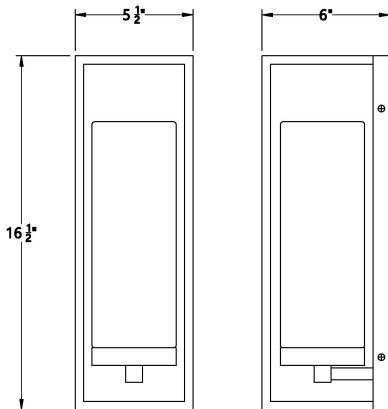

TECHNICAL DETAILS

Hanging Support Type	:	J-BOX
Canopy / Backplate Length	:	5.5"
Canopy / Backplate Height	:	16.5"
Canopy / Backplate Width	:	1"
IP Rating	:	IP44
Location	:	WET
Approval	:	☐
Beam Angle	:	360

41962