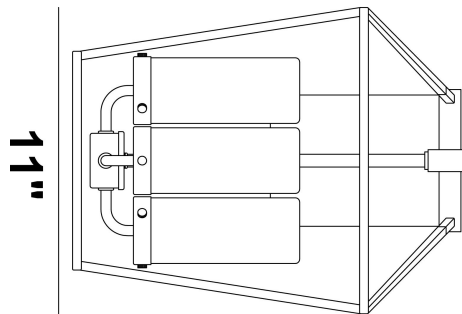

BASTILLE, 4 LT OUTDOOR WALL SCONCE

PRODUCT DETAILS

No.	:	41958-018
Product Color	:	SATIN BLACK
Product Material	:	POWDER COATING OVER GALVANIZED STEEL
Shade / Accent Material	:	GLASS
Width	:	11"
Height	:	14.25"
Ext	:	12"
Weight	:	6.5LBS

LIGHT SOURCE DETAILS

Number of Bulbs	:	4
Light Source Type	:	B10
Input Voltage	:	120V
Bulb Voltage	:	120V
Socket Type	:	E12
Wattage	:	4 X 60W
Total Wattage	:	240W
Bulb Included	:	NO
Dimmable	:	YES

OPTIONS AVAILABLE

ITEM NO. 41958-018	FINISH SATIN BLACK	SHADE CLEAR GLASS
------------------------------	------------------------------	-----------------------------

14 1/4"

TECHNICAL DETAILS

Canopy / Backplate Length	:	6.75"
Canopy / Backplate Height	:	0.75"
Canopy / Backplate Width	:	4.75"
Location	:	WET
Approval	:	