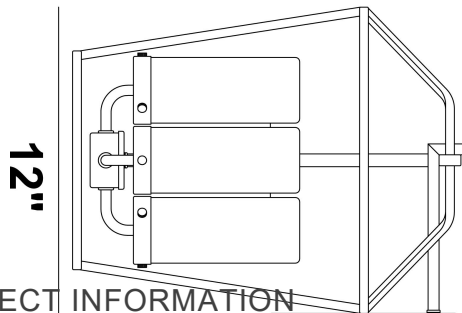

BASTILLE, 4 LT OUTDOOR WALL SCONCE

PRODUCT DETAILS

No.	:	41958-018
Product Color	:	SATIN BLACK
Product Material	:	POWDER COATING OVER GALVANIZED STEEL
Shade / Accent Material	:	GLASS
Width	:	11"
Height	:	14.25"
Ext	:	12"
Weight	:	6.5LBS

LIGHT SOURCE DETAILS

Number of Bulbs	:	4
Light Source Type	:	B10
Input Voltage	:	120V
Bulb Voltage	:	120V
Socket Type	:	E12
Wattage	:	4 X 60W
Total Wattage	:	240W
Bulb Included	:	NO
Dimmable	:	YES

OPTIONS AVAILABLE

ITEM NO. 41958-018	FINISH SATIN BLACK	SHADE CLEAR GLASS
------------------------------	------------------------------	-----------------------------

14 1/4"

TECHNICAL DETAILS

Canopy / Backplate Length	:	6.75"
Canopy / Backplate Height	:	0.75"
Canopy / Backplate Width	:	4.75"
Location	:	WET
Approval	:	