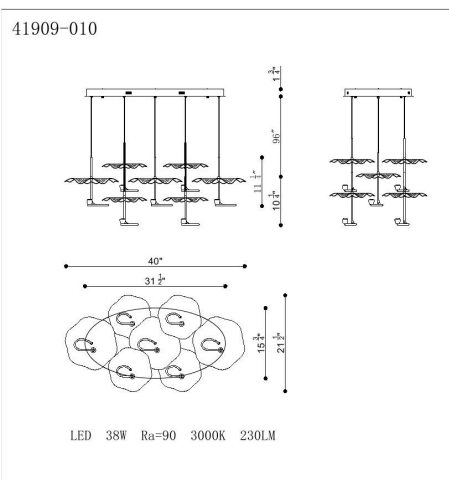

LAGATTO, 7-LIGHT 40IN INTEGRATED LED MULTI DROP CHANDELIER

PRODUCT DETAILS

No.	:	41909-010
Product Color	:	OIL RUBBED BRONZE
Shade / Accent Colour	:	BRONZE
Shade / Accent Material	:	STEEL
Length	:	40"
Width	:	21.5"
Height	:	11.75"
Weight	:	27.3LBS

LIGHT SOURCE DETAILS

Number of Bulbs	:	7
Light Source	:	LED
Light Source Type	:	INTEGRATED LED
Input Voltage	:	120V
Bulb Voltage	:	120V
Socket Type	:	INTEGRATED
Wattage	:	7 X 3W
Total Wattage	:	18W
Delivered Lumens	:	230LM
Kelvin	:	3000K
CRI	:	90
Bulb Included	:	YES
Dimmable	:	YES

OPTIONS AVAILABLE

ITEM NO.	FINISH	SHADE
41909-010	OIL RUBBED BRONZE	

TECHNICAL DETAILS

Hanging Support Type	:	WIRE
Canopy / Backplate Length	:	31.5"
Canopy / Backplate Height	:	1.5"
Canopy / Backplate Width	:	15.5"
IP Rating	:	IP22
Location	:	DRY
Beam Angle	:	360