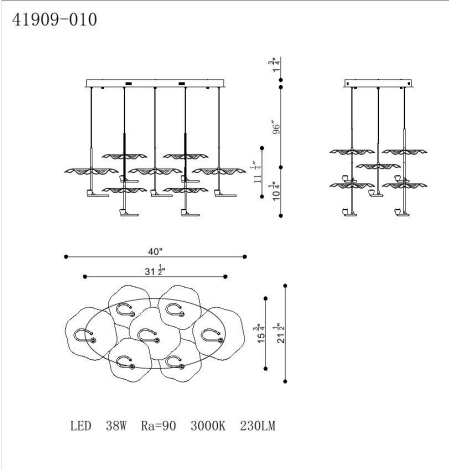

### PRODUCT DETAILS

No.	:	41909-010
Product Color	:	BRONZE
Length	:	39"
Width	:	24"
Height	:	11.75"

### LIGHT SOURCE DETAILS

Light Source Type	:	INTEGRATED LED
Input Voltage	:	120V
Bulb Voltage	:	120V
Socket Type	:	LED
Total Wattage	:	18W
Delivered Lumens	:	230LM
Kelvin	:	3000K
CRI	:	90+
Dimmable	:	YES

### TECHNICAL DETAILS

Hanging Support Type	:	WIRE
Hanging Support Length	:	96"
Canopy / Backplate Length	:	31.5"
Canopy / Backplate Height	:	1.75"
Canopy / Backplate Width	:	15.75"
Location	:	DRY
Title 24	:	YES