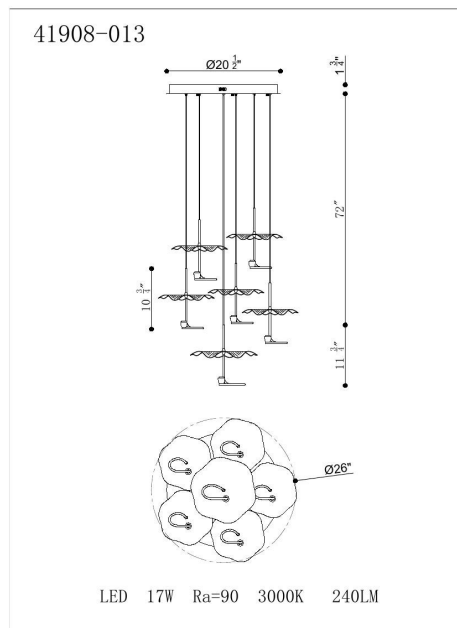

LAGATTO, 6-LIGHT CHANDELIER

PRODUCT DETAILS

No.	:	41908-013
Product Color	:	BRONZE
Diameter	:	28"
Height	:	11.75"

LIGHT SOURCE DETAILS

Number of Bulbs	:	1
Light Source	:	LED
Light Source Type	:	LED
Input Voltage	:	120V
Bulb Voltage	:	120V
Socket Type	:	LED
Wattage	:	3W
Total Wattage	:	17W
Delivered Lumens	:	240LM
Kelvin	:	3000K
CRI	:	90+
Bulb Included	:	YES
Dimmable	:	YES

OPTIONS AVAILABLE

ITEM NO.	FINISH	SHADE
41908-013	BRONZE	

TECHNICAL DETAILS

Hanging Support Type	:	WIRE
Hanging Support Length	:	72"
Canopy / Backplate Height	:	1.75"
Canopy / Backplate Dia.	:	20.5"
Location	:	DRY
Title 24	:	YES