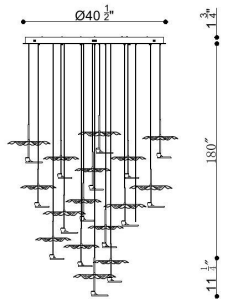

## PRODUCT DETAILS

No.	:	41907-016
Product Color	:	OIL RUBBED BRONZE
Shade / Accent Colour	:	BRONZE
Shade / Accent Material	:	STEEL
Diameter	:	48"
Height	:	11.25"
Weight	:	83LBS
Shade Height	:	6.5"
Shade Diameter	:	3.5"

## LIGHT SOURCE DETAILS

Number of Bulbs	:	16
Light Source	:	LED
Light Source Type	:	INTEGRATED LED
Input Voltage	:	120V
Bulb Voltage	:	120V
Socket Type	:	INTEGRATED
Wattage	:	16 X 3W
Total Wattage	:	38W
Delivered Lumens	:	680LM
Kelvin	:	3000K
CRI	:	90
Bulb Included	:	YES
Dimmable	:	YES

## TECHNICAL DETAILS

Hanging Support Type	:	WIRE
Canopy / Backplate Height	:	1.5"
Canopy / Backplate Dia.	:	40.5"
IP Rating	:	IP22
Location	:	DRY
Beam Angle	:	360

41907-016

LED 38W Ra=90 3000K 680LM