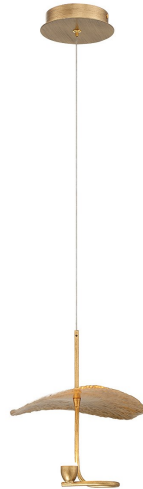

LAGATTO, 11IN INTEGRATED LED MINI PENDANT

PRODUCT DETAILS

No.	:	41906-019
Product Color	:	OIL RUBBED BRONZE
Shade / Accent Colour	:	BRONZE
Shade / Accent Material	:	STEEL
Diameter	:	10"
Height	:	10.75"
Weight	:	2.1LBS
Shade Height	:	6.5"
Shade Diameter	:	3.5"

LIGHT SOURCE DETAILS

Number of Bulbs	:	1
Light Source	:	LED
Light Source Type	:	INTEGRATED LED
Input Voltage	:	120V
Bulb Voltage	:	120V
Socket Type	:	INTEGRATED
Wattage	:	1 X 3W
Total Wattage	:	3W
Delivered Lumens	:	70LM
Kelvin	:	3000K
CRI	:	90
Bulb Included	:	YES
Dimmable	:	YES

OPTIONS AVAILABLE

ITEM NO.	FINISH	SHADE
41906-019	OIL RUBBED BRONZE	

TECHNICAL DETAILS

Hanging Support Type	:	WIRE
Canopy / Backplate Height	:	1.5"
Canopy / Backplate Dia.	:	5.5"
IP Rating	:	IP22
Location	:	DRY
Beam Angle	:	360