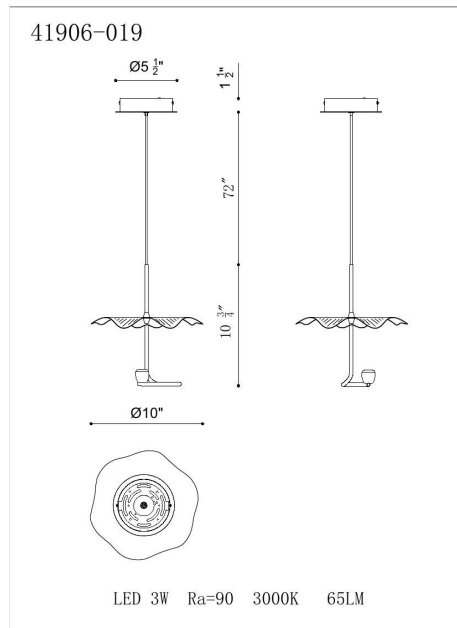

LAGATTO, 11IN INTEGRATED LED MINI PENDANT

PRODUCT DETAILS

No.	:	41906-019
Product Color	:	OIL RUBBED BRONZE
Shade / Accent Colour	:	BRONZE
Shade / Accent Material	:	STEEL
Diameter	:	10"
Height	:	10.75"
Weight	:	2.1LBS
Shade Height	:	6.5"
Shade Diameter	:	3.5"

LIGHT SOURCE DETAILS

Number of Bulbs	:	1
Light Source	:	LED
Light Source Type	:	INTEGRATED LED
Input Voltage	:	120V
Bulb Voltage	:	120V
Socket Type	:	INTEGRATED
Wattage	:	1 X 3W
Total Wattage	:	3W
Delivered Lumens	:	70LM
Kelvin	:	3000K
CRI	:	90
Bulb Included	:	YES
Dimmable	:	YES

OPTIONS AVAILABLE

ITEM NO.	FINISH	SHADE
41906-019	OIL RUBBED BRONZE	

TECHNICAL DETAILS

Hanging Support Type	:	WIRE
Canopy / Backplate Height	:	1.5"
Canopy / Backplate Dia.	:	5.5"
IP Rating	:	IP22
Location	:	DRY
Beam Angle	:	360