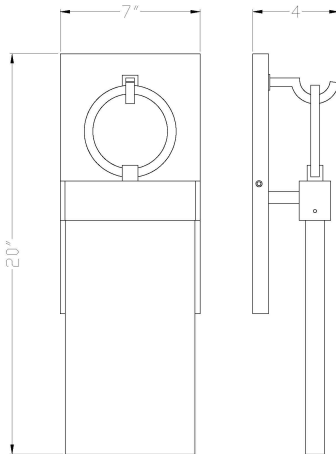

### PRODUCT DETAILS

No.	:	41905-012
Product Color	:	SATIN BLACK
Product Material	:	DIE CAST ALUMINUM WITH WHITE GLASS PANEL
Shade / Accent Material	:	GLASS
Width	:	7"
Height	:	20"
Ext	:	4"

### LIGHT SOURCE DETAILS

Number of Bulbs	:	1
Light Source	:	LED
Light Source Type	:	INTEGRATED LED
Input Voltage	:	120V
Bulb Voltage	:	120V
Socket Type	:	LED
Wattage	:	1 X 10W
Total Wattage	:	10W
Kelvin	:	3000K
CRI	:	90
Bulb Included	:	YES
Dimmable	:	YES

### TECHNICAL DETAILS

Canopy / Backplate Length	:	13"
Canopy / Backplate Width	:	7"
Location	:	WET
Approval	:	