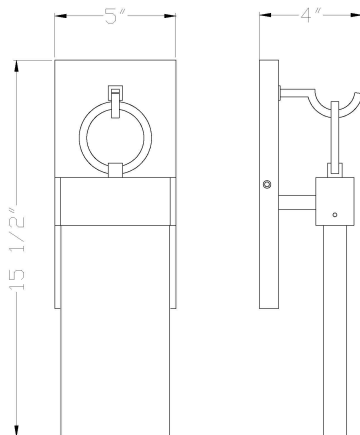

VASSO, LED OUTDOOR WALL SCONCE

PRODUCT DETAILS

No.	:	41904-015
Product Color	:	SATIN BLACK
Product Material	:	DIE CAST ALUMINUM WITH WHITE GLASS PANEL
Shade / Accent Material	:	GLASS
Width	:	5"
Height	:	15.5"
Ext	:	4"

LIGHT SOURCE DETAILS

Number of Bulbs	:	1
Light Source	:	LED
Light Source Type	:	INTEGRATED LED
Input Voltage	:	120V
Bulb Voltage	:	120V
Socket Type	:	LED
Wattage	:	1 X 8W
Total Wattage	:	8W
Kelvin	:	3000K
CRI	:	90
Bulb Included	:	YES
Dimmable	:	YES

OPTIONS AVAILABLE

ITEM NO.	FINISH	SHADE
41904-015	SATIN BLACK	TEXTURE PRESS GLASS

TECHNICAL DETAILS

Canopy / Backplate Length	:	10.25"
Canopy / Backplate Width	:	5"
Location	:	WET
Approval	:	

PROJECT INFORMATION