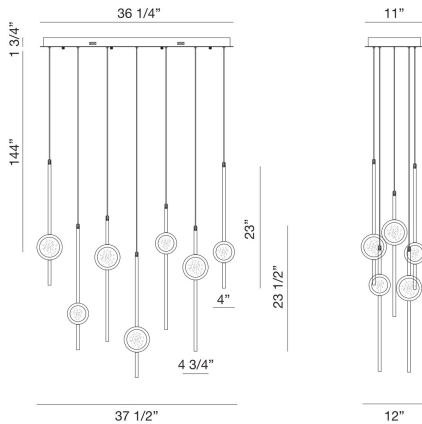

BARLETTA, 12 LT LED CHANDELIER

PRODUCT DETAILS

No.	:	39466-020
Product Color	:	BRASS ANODIZED ALUMINUM
Product Material	:	ALUMINUM
Shade / Accent Colour	:	BRASS
Shade / Accent Material	:	ALUMINUM
Length	:	37.5"
Width	:	12"
Height	:	23.5"
Weight	:	49LBS

LIGHT SOURCE DETAILS

Number of Bulbs	:	0 / 0
Light Source	:	/ LED
Light Source Type	:	/ INTEGRATED LED
Input Voltage	:	/ 120V
Bulb Voltage	:	120V
Socket Type	:	/ LED
Wattage	:	/ W
Total Wattage	:	68W
Initial Lumens	:	2750LM
Kelvin	:	3500K
CRI	:	90
Bulb Included	:	NO / YES
Dimmable	:	NO / YES

OPTIONS AVAILABLE

ITEM NO.	FINISH	SHADE
39466-013	BLACK ANODIZED ALUMINUM	BLACK
39466-020	BRASS ANODIZED ALUMINUM	BRASS
39466-037	BLACK ANODIZED ALUMINUM	BRASS

TECHNICAL DETAILS

Hanging Support Type	:	WIRE
Hanging Support Length	:	144"
Canopy / Backplate Length	:	36.25"
Canopy / Backplate Height	:	1.75"
Canopy / Backplate Width	:	11"