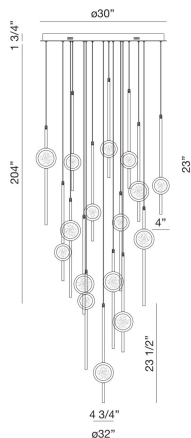

BARLETTA, 16-LIGHT 32IN INTEGRATED LED GRAND CHANDELIER

PRODUCT DETAILS

No.	:	39465-030
Product Color	:	GOLD-BLACK MIX
Product Material	:	ALUMINUM
Shade / Accent Colour	:	CLEAR
Shade / Accent Material	:	GLASS
Diameter	:	32"
Height	:	23.5"
Weight	:	77.8LBS

LIGHT SOURCE DETAILS

Number of Bulbs	:	16
Light Source	:	LED
Light Source Type	:	INTEGRATED LED
Input Voltage	:	120V
Bulb Voltage	:	120V
Socket Type	:	INTEGRATED
Wattage	:	16 X 5.6W
Total Wattage	:	90W
Delivered Lumens	:	3800LM
Kelvin	:	3500K
CRI	:	90
Bulb Included	:	YES
Dimmable	:	YES

OPTIONS AVAILABLE

ITEM NO.	FINISH	SHADE
39465-016	ANODIZED BLACK	BLACK
39465-023	GOLD	BRASS
39465-030	GOLD-BLACK MIX	BRASS

TECHNICAL DETAILS

Hanging Support Type	:	WIRE
Canopy / Backplate Length	:	5.25"
Canopy / Backplate Height	:	1.5"
Canopy / Backplate Width	:	5.25"
Canopy / Backplate Dia.	:	30"
IP Rating	:	IP22
Beam Angle	:	360