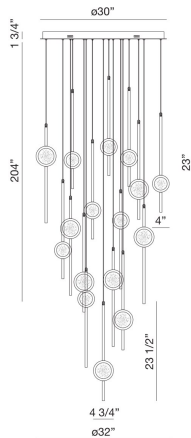

BARLETTA, 16-LIGHT 32IN INTEGRATED LED GRAND CHANDELIER

PRODUCT DETAILS

No.	:	39465-016
Product Color	:	ANODIZED BLACK
Product Material	:	ALUMINUM
Shade / Accent Colour	:	CLEAR
Shade / Accent Material	:	GLASS
Diameter	:	32"
Height	:	23.5"
Weight	:	77.8LBS

LIGHT SOURCE DETAILS

Number of Bulbs	:	16
Light Source	:	LED
Light Source Type	:	INTEGRATED LED
Input Voltage	:	120V
Bulb Voltage	:	120V
Socket Type	:	INTEGRATED
Wattage	:	16 X 5.6W
Total Wattage	:	90W
Delivered Lumens	:	3800LM
Kelvin	:	3500K
CRI	:	90
Bulb Included	:	YES
Dimmable	:	YES

OPTIONS AVAILABLE

ITEM NO.	FINISH	SHADE
39465-016	ANODIZED BLACK	BLACK
39465-023	GOLD	BRASS
39465-030	GOLD-BLACK MIX	BRASS

TECHNICAL DETAILS

Hanging Support Type	:	WIRE
Canopy / Backplate Length	:	5.25"
Canopy / Backplate Height	:	1.5"
Canopy / Backplate Width	:	5.25"
Canopy / Backplate Dia.	:	30"
IP Rating	:	IP22
Beam Angle	:	360