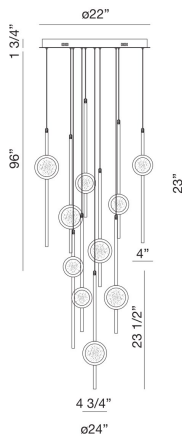

BARLETTA, 10-LIGHT 24IN INTEGRATED LED MULTI DROP CHANDELIER

PRODUCT DETAILS

No.	:	39464-033
Product Color	:	GOLD-BLACK MIX
Product Material	:	ALUMINUM
Shade / Accent Colour	:	CLEAR
Shade / Accent Material	:	GLASS
Diameter	:	24"
Height	:	23.5"
Weight	:	45LBS

LIGHT SOURCE DETAILS

Number of Bulbs	:	10
Light Source	:	LED
Light Source Type	:	INTEGRATED LED
Input Voltage	:	120V
Bulb Voltage	:	120V
Socket Type	:	INTEGRATED
Wattage	:	10 X 5.6W
Total Wattage	:	57W
Delivered Lumens	:	2300LM
Kelvin	:	3500K
CRI	:	90
Bulb Included	:	YES
Dimmable	:	YES

OPTIONS AVAILABLE

ITEM NO.	FINISH	SHADE
39464-019	ANODIZED BLACK	BLACK
39464-026	GOLD	BRASS
39464-033	GOLD-BLACK MIX	BRASS

TECHNICAL DETAILS

Hanging Support Type	:	WIRE
Canopy / Backplate Length	:	17"
Canopy / Backplate Height	:	1.5"
Canopy / Backplate Width	:	6.25"
Canopy / Backplate Dia.	:	22"
IP Rating	:	IP22
Beam Angle	:	360