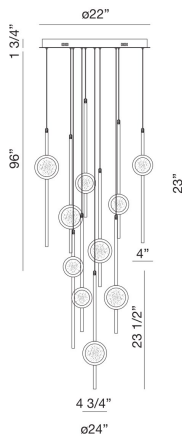

# BARLETTA, 10-LIGHT 24IN INTEGRATED LED MULTI DROP CHANDELIER

## PRODUCT DETAILS

No.	:	39464-026
Product Color	:	GOLD
Product Material	:	ALUMINUM
Shade / Accent Colour	:	CLEAR
Shade / Accent Material	:	GLASS
Diameter	:	24"
Height	:	23.5"
Weight	:	45LBS

## LIGHT SOURCE DETAILS

Number of Bulbs	:	10
Light Source	:	LED
Light Source Type	:	INTEGRATED LED
Input Voltage	:	120V
Bulb Voltage	:	120V
Socket Type	:	INTEGRATED
Wattage	:	10 X 5.6W
Total Wattage	:	57W
Delivered Lumens	:	2300LM
Kelvin	:	3500K
CRI	:	90
Bulb Included	:	YES
Dimmable	:	YES

## TECHNICAL DETAILS

Hanging Support Type	:	WIRE
Canopy / Backplate Length	:	17"
Canopy / Backplate Height	:	1.5"
Canopy / Backplate Width	:	6.25"
Canopy / Backplate Dia.	:	22"
IP Rating	:	IP22
Beam Angle	:	360