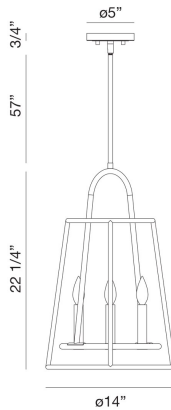

### PRODUCT DETAILS

No.	:	39423-016
Product Color	:	SATIN NICKEL
Shade / Accent Colour	:	SATIN NICKEL
Diameter	:	14"
Height	:	22.25"
Weight	:	15lbs

### TECHNICAL DETAILS

Hanging Support Type	:	ROD
Hanging Support Length	:	57"
Canopy / Backplate Height	:	0.75"
Canopy / Backplate Dia.	:	5"