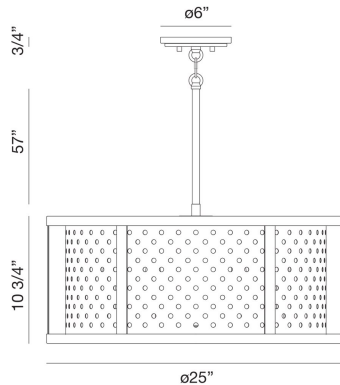

### PRODUCT DETAILS

No.	:	39416-018
Product Color	:	CHROME
Shade / Accent Colour	:	CHROME
Diameter	:	25"
Height	:	10.75"
Weight	:	18LBS

### LIGHT SOURCE DETAILS

Number of Bulbs	:	6
Light Source	:	BULB
Light Source Type	:	B10
Input Voltage	:	120V
Bulb Voltage	:	120V
Socket Type	:	E12
Wattage	:	6 X 60W
Total Wattage	:	360W
Bulb Included	:	NO
Dimmable	:	YES

### TECHNICAL DETAILS

Hanging Support Type	:	ROD
Hanging Support Length	:	57"
Canopy / Backplate Height	:	0.75"
Canopy / Backplate Dia.	:	6"
IP Rating	:	IP20