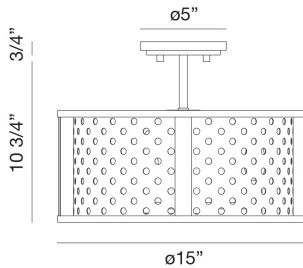

GRADO, 3 LT SEMI-FLUSH

PRODUCT DETAILS

No.	:	39415-011
Product Color	:	CHROME
Shade / Accent Colour	:	CHROME
Diameter	:	15"
Height	:	11"
Weight	:	10.5LBS

LIGHT SOURCE DETAILS

Number of Bulbs	:	3
Light Source	:	BULB
Light Source Type	:	B10
Input Voltage	:	120V
Bulb Voltage	:	120V
Socket Type	:	E12
Wattage	:	3 X 60W
Total Wattage	:	180W
Bulb Included	:	NO
Dimmable	:	YES

OPTIONS AVAILABLE

ITEM NO.	FINISH	SHADE
39415-011	CHROME	CHROME
39415-028	GOLD	GOLD

TECHNICAL DETAILS

Canopy / Backplate Height	:	0.75"
Canopy / Backplate Dia.	:	5"

PROJECT INFORMATION

 Job Name: Date: Type: