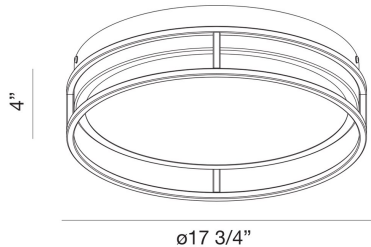

## GRAFICE, 18IN INTEGRATED LED FLUSH MOUNT

### PRODUCT DETAILS

No.	:	39408-020
Product Color	:	SILVER-BLACK MIX
Shade / Accent Colour	:	WHITE
Shade / Accent Material	:	GLASS
Diameter	:	17.75"
Height	:	4"
Weight	:	9.4LBS

### LIGHT SOURCE DETAILS

Number of Bulbs	:	1
Light Source	:	LED
Light Source Type	:	INTEGRATED LED
Input Voltage	:	120V
Bulb Voltage	:	DC 36V
Socket Type	:	INTEGRATED
Total Wattage	:	36W
Delivered Lumens	:	1400LM
Kelvin	:	3000K
CRI	:	90
Bulb Included	:	YES
Dimmable	:	YES

### TECHNICAL DETAILS

Hanging Support Type	:	J-BOX
Canopy / Backplate Height	:	1.5"
Canopy / Backplate Dia.	:	17.75"
IP Rating	:	IP22
Title 24	:	YES
Beam Angle	:	360