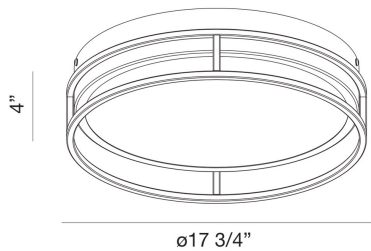

GRAFICE, LG LED FLUSHMOUNT

PRODUCT DETAILS

No.	:	39408-013
Product Color	:	BLACK
Shade / Accent Colour	:	GOLD
Diameter	:	17.75"
Height	:	4"
Weight	:	9.5lbs

LIGHT SOURCE DETAILS

Number of Bulbs	:	0 / 0
Light Source	:	LED / LED
Light Source Type	:	INTEGRATED LED / INTEGRATED LED
Input Voltage	:	120 / 120V
Bulb Voltage	:	DC 36 / DC 36V
Socket Type	:	LED / LED
Wattage	:	/ W
Total Wattage	:	30 / 30W
Delivered Lumens	:	1400 / 1400lm
Kelvin	:	3000 / 3000K
CRI	:	90 / 90
Bulb Included	:	Yes / Yes
Dimmable	:	Yes / Yes

OPTIONS AVAILABLE

ITEM NO.	FINISH	SHADE
39408-013	BLACK	GOLD
39408-020	BLACK	CHROME
39408-013	BLACK	GOLD
39408-020	BLACK	CHROME

TECHNICAL DETAILS

Canopy / Backplate Height	:	2.5"
Canopy / Backplate Dia.	:	17"