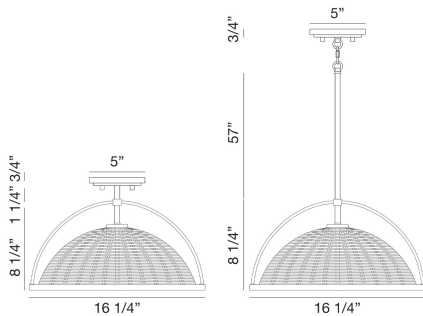

CELESTE, 16IN PENDANT/SEMI FLUSHMOUNT

PRODUCT DETAILS

| | | |
|-----------------------|---|-----------|
| No. | : | 39349-019 |
| Product Color | : | CHROME |
| Shade / Accent Colour | : | CHROME |
| Diameter | : | 16" |
| Height | : | 10.5" |
| Weight | : | 5lbs |

LIGHT SOURCE DETAILS

| | | |
|-------------------|---|--------------|
| Number of Bulbs | : | 1 |
| Light Source | : | Incandescent |
| Light Source Type | : | A19 |
| Input Voltage | : | 120V |
| Bulb Voltage | : | 120V |
| Socket Type | : | E26 |
| Wattage | : | 60W |
| Total Wattage | : | 60W |
| Bulb Included | : | No |
| Dimmable | : | Yes |

OPTIONS AVAILABLE

| ITEM NO. | FINISH | SHADE |
|-----------|--------|--------|
| 39349-019 | CHROME | CHROME |
| 39349-026 | BRONZE | BRONZE |

TECHNICAL DETAILS

| | | |
|---------------------------|---|-------|
| Hanging Support Type | : | ROD |
| Hanging Support Length | : | 57" |
| Canopy / Backplate Height | : | 0.75" |
| Canopy / Backplate Dia. | : | 5" |