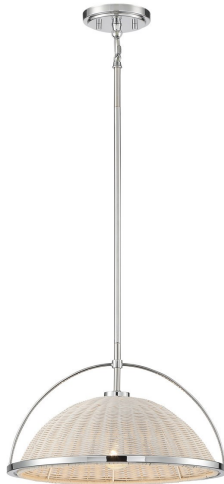

CELESTE, 16IN PENDANT/SEMI FLUSHMOUNT

PRODUCT DETAILS

| | | |
|-----------------------|---|-----------|
| No. | : | 39349-019 |
| Product Color | : | CHROME |
| Shade / Accent Colour | : | CHROME |
| Diameter | : | 16" |
| Height | : | 10.5" |
| Weight | : | 5LBS |

LIGHT SOURCE DETAILS

| | | |
|-------------------|---|---------|
| Number of Bulbs | : | 1 |
| Light Source | : | BULB |
| Light Source Type | : | A19 |
| Input Voltage | : | 120V |
| Bulb Voltage | : | 120V |
| Socket Type | : | E26 |
| Wattage | : | 1 X 60W |
| Total Wattage | : | 60W |
| Bulb Included | : | NO |
| Dimmable | : | YES |

OPTIONS AVAILABLE

| ITEM NO. | FINISH | SHADE |
|-----------|--------|--------|
| 39349-019 | CHROME | CHROME |

TECHNICAL DETAILS

| | | |
|---------------------------|---|-------|
| Hanging Support Type | : | ROD |
| Hanging Support Length | : | 57" |
| Canopy / Backplate Height | : | 0.75" |
| Canopy / Backplate Dia. | : | 5" |
| IP Rating | : | IP20 |