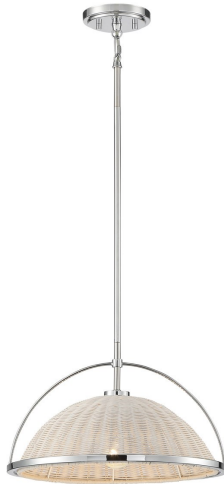

CELESTE, 16IN PENDANT/SEMI FLUSHMOUNT

PRODUCT DETAILS

| | | |
|-----------------------|---|-----------|
| No. | : | 39349-019 |
| Product Color | : | CHROME |
| Shade / Accent Colour | : | CHROME |
| Diameter | : | 16" |
| Height | : | 10.5" |
| Weight | : | 5lbs |

LIGHT SOURCE DETAILS

| | | |
|-------------------|---|--------------|
| Number of Bulbs | : | 1 |
| Light Source | : | Incandescent |
| Light Source Type | : | A19 |
| Input Voltage | : | 120V |
| Bulb Voltage | : | 120V |
| Socket Type | : | E26 |
| Wattage | : | 60W |
| Total Wattage | : | 60W |
| Bulb Included | : | No |
| Dimmable | : | Yes |

OPTIONS AVAILABLE

| ITEM NO. | FINISH | SHADE |
|-----------|--------|--------|
| 39349-019 | CHROME | CHROME |
| 39349-026 | BRONZE | BRONZE |

TECHNICAL DETAILS

| | | |
|---------------------------|---|-------|
| Hanging Support Type | : | ROD |
| Hanging Support Length | : | 57" |
| Canopy / Backplate Height | : | 0.75" |
| Canopy / Backplate Dia. | : | 5" |