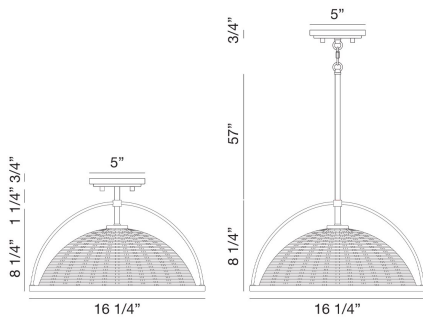

CELESTE, 16IN PENDANT/SEMI FLUSHMOUNT

PRODUCT DETAILS

| | | |
|-----------------------|---|-----------|
| No. | : | 39349-019 |
| Product Color | : | CHROME |
| Shade / Accent Colour | : | CHROME |
| Diameter | : | 16" |
| Height | : | 10.5" |
| Weight | : | 5LBS |

LIGHT SOURCE DETAILS

| | | |
|-------------------|---|---------|
| Number of Bulbs | : | 1 |
| Light Source | : | BULB |
| Light Source Type | : | A19 |
| Input Voltage | : | 120V |
| Bulb Voltage | : | 120V |
| Socket Type | : | E26 |
| Wattage | : | 1 X 60W |
| Total Wattage | : | 60W |
| Bulb Included | : | NO |
| Dimmable | : | YES |

OPTIONS AVAILABLE

| ITEM NO. | FINISH | SHADE |
|-----------|--------|--------|
| 39349-019 | CHROME | CHROME |

TECHNICAL DETAILS

| | | |
|---------------------------|---|-------|
| Hanging Support Type | : | ROD |
| Hanging Support Length | : | 57" |
| Canopy / Backplate Height | : | 0.75" |
| Canopy / Backplate Dia. | : | 5" |
| IP Rating | : | IP20 |