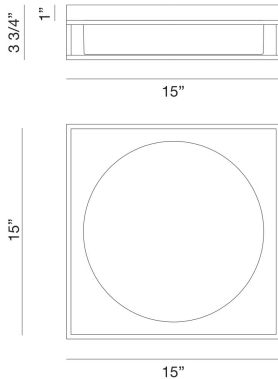

ROVER, 15IN INTEGRATED LED FLUSH MOUNT

PRODUCT DETAILS

No.	:	39333-018
Product Color	:	SATIN GOLD PAINT
Shade / Accent Colour	:	WHITE
Shade / Accent Material	:	GLASS
Length	:	15"
Width	:	15"
Height	:	3.75"
Weight	:	6.9LBS

OPTIONS AVAILABLE

ITEM NO.	FINISH	SHADE
39333-018	SATIN GOLD PAINT	GOLD
39333-032	MATTE BLACK	BLACK

TECHNICAL DETAILS

Hanging Support Type	:	J-BOX
Canopy / Backplate Length	:	15"
Canopy / Backplate Height	:	1"
Canopy / Backplate Width	:	15"
IP Rating	:	IP22
Title 24	:	YES
Beam Angle	:	360