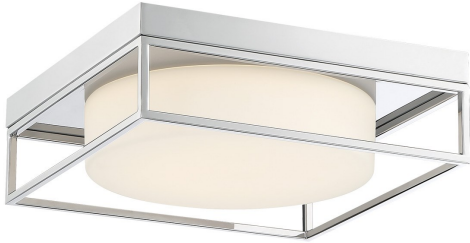

ROVER, SMA LED FLUSHMOUNT

PRODUCT DETAILS

No.	:	39332-028
Product Color	:	CHROME
Shade / Accent Colour	:	CHROME
Length	:	12"
Width	:	12"
Height	:	4"
Weight	:	9lbs

LIGHT SOURCE DETAILS

Light Source Type	:	INTEGRATED LED
Input Voltage	:	120V
Bulb Voltage	:	120V
Socket Type	:	LED
Total Wattage	:	24W
Delivered Lumens	:	1900lm
Kelvin	:	3000K
CRI	:	90
Dimmable	:	Yes

OPTIONS AVAILABLE

ITEM NO.	FINISH	SHADE
39332-011	GOLD	GOLD
39332-028	CHROME	CHROME
39332-035	BLACK	BLACK

TECHNICAL DETAILS

Canopy / Backplate Length	:	12"
Canopy / Backplate Height	:	1"
Canopy / Backplate Width	:	12"