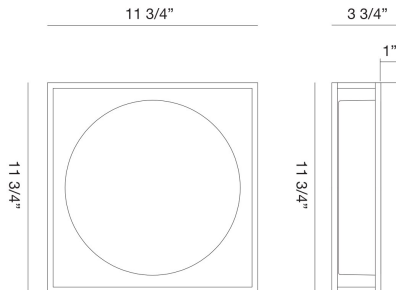

ROVER, SMA LED FLUSHMOUNT

PRODUCT DETAILS

No.	:	39332-028
Product Color	:	CHROME
Shade / Accent Colour	:	CHROME
Length	:	12"
Width	:	12"
Height	:	4"
Weight	:	9lbs

LIGHT SOURCE DETAILS

Light Source Type	:	INTEGRATED LED
Input Voltage	:	120V
Bulb Voltage	:	120V
Socket Type	:	LED
Total Wattage	:	24W
Delivered Lumens	:	1900lm
Kelvin	:	3000K
CRI	:	90
Dimmable	:	Yes

OPTIONS AVAILABLE

ITEM NO.	FINISH	SHADE
39332-011	GOLD	GOLD
39332-028	CHROME	CHROME
39332-035	BLACK	BLACK

TECHNICAL DETAILS

Canopy / Backplate Length	:	12"
Canopy / Backplate Height	:	1"
Canopy / Backplate Width	:	12"