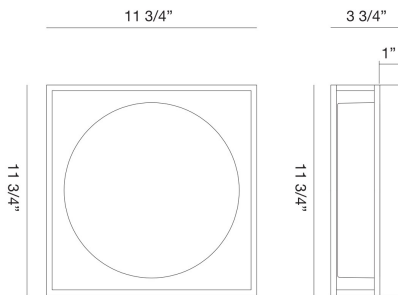

ROVER, 12IN INTEGRATED LED FLUSH MOUNT

PRODUCT DETAILS

No.	:	39332-011
Product Color	:	SATIN GOLD PAINT
Shade / Accent Colour	:	WHITE
Shade / Accent Material	:	GLASS
Length	:	11.75"
Width	:	11.75"
Height	:	3.75"
Weight	:	4.9LBS

OPTIONS AVAILABLE

ITEM NO.	FINISH	SHADE
39332-011	SATIN GOLD PAINT	GOLD
39332-035	MATTE BLACK	BLACK

TECHNICAL DETAILS

Hanging Support Type	:	J-BOX
Canopy / Backplate Length	:	11.75"
Canopy / Backplate Height	:	1"
Canopy / Backplate Width	:	11.75"
IP Rating	:	IP22
Title 24	:	YES
Beam Angle	:	360