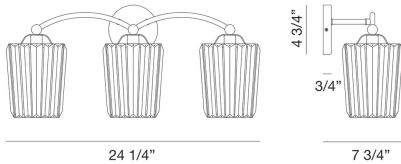

NATALIA, 3-LIGHT 25IN VANITY

PRODUCT DETAILS

No.	:	39330-031
Product Color	:	MATTE BLACK
Shade / Accent Colour	:	CLEAR
Shade / Accent Material	:	GLASS
Length	:	24.5"
Width	:	24.5"
Height	:	11"
Ext	:	7.75"
Weight	:	8.5LBS

ITEM NO.	FINISH	SHADE
39330-031	MATTE BLACK	BLACK

TECHNICAL DETAILS

Hanging Support Type	:	J-BOX
Canopy / Backplate Height	:	0.75"
Canopy / Backplate Width	:	1"
Canopy / Backplate Dia.	:	4.75"
IP Rating	:	IP22
Beam Angle	:	360