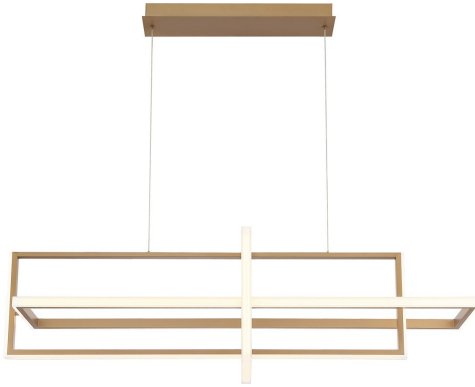

BORDO, 3-LIGHT 56IN INTEGRATED LED GRAND CHANDELIER

PRODUCT DETAILS

No.	:	39324-023
Product Color	:	SATIN GOLD PAINT
Shade / Accent Colour	:	WHITE
Shade / Accent Material	:	ACRYLIC
Length	:	56"
Width	:	15.75"
Height	:	15.75"
Weight	:	21.5LBS

LIGHT SOURCE DETAILS

Number of Bulbs	:	3
Light Source	:	LED
Light Source Type	:	INTEGRATED LED
Input Voltage	:	120V
Bulb Voltage	:	24V
Socket Type	:	INTEGRATED
Total Wattage	:	137W
Delivered Lumens	:	7700LM
Kelvin	:	3000K
CRI	:	90
Bulb Included	:	YES
Dimmable	:	YES

OPTIONS AVAILABLE

ITEM NO.	FINISH	SHADE
39324-016	MATTE BLACK	BLACK
39324-023	SATIN GOLD PAINT	GOLD

TECHNICAL DETAILS

Hanging Support Type	:	AIRCRAFT CABLE
Canopy / Backplate Length	:	24.5"
Canopy / Backplate Height	:	2"
Canopy / Backplate Width	:	5.5"
IP Rating	:	IP22
Title 24	:	YES
Beam Angle	:	360