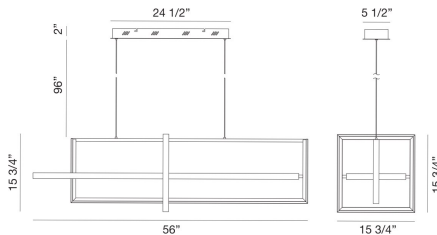

BORDO, 3-LIGHT 56IN INTEGRATED LED GRAND CHANDELIER

PRODUCT DETAILS

No.	:	39324-023
Product Color	:	SATIN GOLD PAINT
Shade / Accent Colour	:	WHITE
Shade / Accent Material	:	ACRYLIC
Length	:	56"
Width	:	15.75"
Height	:	15.75"
Weight	:	21.5LBS

LIGHT SOURCE DETAILS

Number of Bulbs	:	3
Light Source	:	LED
Light Source Type	:	INTEGRATED LED
Input Voltage	:	120V
Bulb Voltage	:	24V
Socket Type	:	INTEGRATED
Total Wattage	:	137W
Delivered Lumens	:	7700LM
Kelvin	:	3000K
CRI	:	90
Bulb Included	:	YES
Dimmable	:	YES

OPTIONS AVAILABLE

ITEM NO.	FINISH	SHADE
39324-016	MATTE BLACK	BLACK
39324-023	SATIN GOLD PAINT	GOLD

TECHNICAL DETAILS

Hanging Support Type	:	AIRCRAFT CABLE
Canopy / Backplate Length	:	24.5"
Canopy / Backplate Height	:	2"
Canopy / Backplate Width	:	5.5"
IP Rating	:	IP22
Title 24	:	YES
Beam Angle	:	360