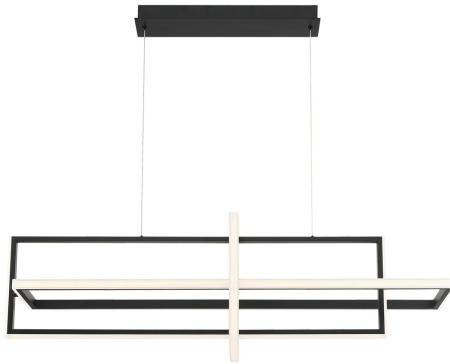

BORDO, 3-LIGHT 38IN INTEGRATED LED LINEAR CHANDELIER

PRODUCT DETAILS

No.	:	39323-019
Product Color	:	MATTE BLACK
Shade / Accent Colour	:	WHITE
Shade / Accent Material	:	ACRYLIC
Length	:	37.75"
Width	:	13"
Height	:	12.5"
Weight	:	12.7LBS

LIGHT SOURCE DETAILS

Number of Bulbs	:	3
Light Source	:	LED
Light Source Type	:	INTEGRATED LED
Input Voltage	:	120V
Bulb Voltage	:	24V
Socket Type	:	INTEGRATED
Total Wattage	:	114W
Delivered Lumens	:	6400LM
Kelvin	:	3000K
CRI	:	90
Bulb Included	:	YES
Dimmable	:	YES

OPTIONS AVAILABLE

ITEM NO.	FINISH	SHADE
39323-019	MATTE BLACK	BLACK
39323-026	SATIN GOLD PAINT	GOLD

TECHNICAL DETAILS

Hanging Support Type	:	AIRCRAFT CABLE
Canopy / Backplate Length	:	15"
Canopy / Backplate Height	:	2"
Canopy / Backplate Width	:	5.5"
IP Rating	:	IP22
Title 24	:	YES
Beam Angle	:	360