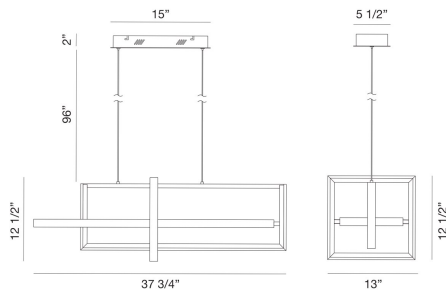

BORDO, 3-LIGHT 38IN INTEGRATED LED LINEAR CHANDELIER

PRODUCT DETAILS

No.	:	39323-019
Product Color	:	MATTE BLACK
Shade / Accent Colour	:	WHITE
Shade / Accent Material	:	ACRYLIC
Length	:	37.75"
Width	:	13"
Height	:	12.5"
Weight	:	12.7LBS

OPTIONS AVAILABLE

ITEM NO.	FINISH	SHADE
39323-019	MATTE BLACK	BLACK
39323-026	SATIN GOLD PAINT	GOLD

TECHNICAL DETAILS

Hanging Support Type	:	AIRCRAFT CABLE
Canopy / Backplate Length	:	15"
Canopy / Backplate Height	:	2"
Canopy / Backplate Width	:	5.5"
IP Rating	:	IP22
Title 24	:	YES
Beam Angle	:	360