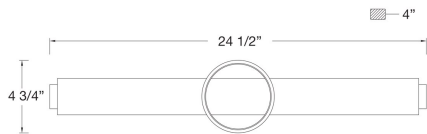

SANTORO, 25IN INTEGRATED LED VANITY

PRODUCT DETAILS

No.	:	39317-032
Product Color	:	MATTE BLACK
Shade / Accent Colour	:	WHITE
Shade / Accent Material	:	GLASS
Length	:	25"
Width	:	24.5"
Height	:	4.75"
Ext	:	4"
Weight	:	3.7LBS

LIGHT SOURCE DETAILS

Number of Bulbs	:	1
Light Source	:	LED
Light Source Type	:	INTEGRATED LED
Input Voltage	:	120V
Bulb Voltage	:	DC 36V
Socket Type	:	INTEGRATED
Total Wattage	:	27W
Delivered Lumens	:	1500LM
Kelvin	:	3000K
CRI	:	90
Bulb Included	:	YES
Dimmable	:	YES

OPTIONS AVAILABLE

ITEM NO.	FINISH	SHADE
39317-018	GOLD	GOLD
39317-032	MATTE BLACK	BLACK

TECHNICAL DETAILS

Hanging Support Type	:	J-BOX
Canopy / Backplate Height	:	1.25"
Canopy / Backplate Width	:	1.75"
Canopy / Backplate Dia.	:	5"
IP Rating	:	IP22
Title 24	:	YES
Beam Angle	:	360