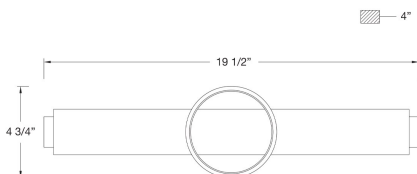

SANTORO, 20IN INTEGRATED LED VANITY

PRODUCT DETAILS

No.	:	39316-035
Product Color	:	MATTE BLACK
Shade / Accent Colour	:	WHITE
Shade / Accent Material	:	GLASS
Length	:	20"
Height	:	4.75"
Ext	:	4"
Weight	:	3.1LBS

LIGHT SOURCE DETAILS

Number of Bulbs	:	1
Light Source	:	LED
Light Source Type	:	INTEGRATED LED
Input Voltage	:	120V
Bulb Voltage	:	DC 36V
Socket Type	:	INTEGRATED
Total Wattage	:	20W
Delivered Lumens	:	1080LM
Kelvin	:	3000K
CRI	:	90
Bulb Included	:	YES
Dimmable	:	YES

OPTIONS AVAILABLE

ITEM NO.	FINISH	SHADE
39316-011	GOLD	GOLD
39316-035	MATTE BLACK	BLACK

TECHNICAL DETAILS

Hanging Support Type	:	J-BOX
Canopy / Backplate Height	:	1.25"
Canopy / Backplate Width	:	1.75"
Canopy / Backplate Dia.	:	5"
IP Rating	:	IP22
Title 24	:	YES
Beam Angle	:	360