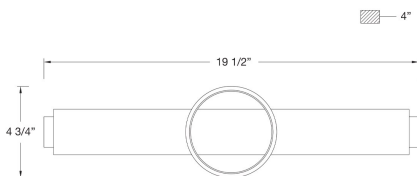

SANTORO, 20IN INTEGRATED LED VANITY

PRODUCT DETAILS

No.	:	39316-011
Product Color	:	GOLD
Shade / Accent Colour	:	WHITE
Shade / Accent Material	:	GLASS
Length	:	20"
Height	:	4.75"
Ext	:	4"
Weight	:	3.1LBS

LIGHT SOURCE DETAILS

Number of Bulbs	:	1
Light Source	:	LED
Light Source Type	:	INTEGRATED LED
Input Voltage	:	120V
Bulb Voltage	:	DC 36V
Socket Type	:	INTEGRATED
Total Wattage	:	20W
Delivered Lumens	:	1080LM
Kelvin	:	3000K
CRI	:	90
Bulb Included	:	YES
Dimmable	:	YES

OPTIONS AVAILABLE

ITEM NO.	FINISH	SHADE
39316-011	GOLD	GOLD
39316-035	MATTE BLACK	BLACK

TECHNICAL DETAILS

Hanging Support Type	:	J-BOX
Canopy / Backplate Height	:	1.25"
Canopy / Backplate Width	:	1.75"
Canopy / Backplate Dia.	:	5"
IP Rating	:	IP22
Title 24	:	YES
Beam Angle	:	360