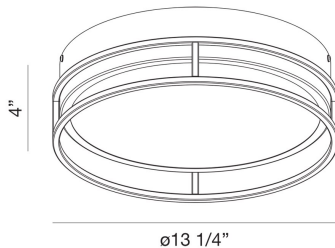

## GRAFICE, 13IN INTEGRATED LED FLUSH MOUNT

### PRODUCT DETAILS

No.	:	39315-021
Product Color	:	SILVER-BLACK MIX
Shade / Accent Colour	:	WHITE
Shade / Accent Material	:	GLASS
Diameter	:	13.25"
Height	:	4"
Weight	:	5.9LBS

### TECHNICAL DETAILS

Hanging Support Type	:	J-BOX
Canopy / Backplate Height	:	1.5"
Canopy / Backplate Dia.	:	13.25"
IP Rating	:	IP22
Beam Angle	:	360