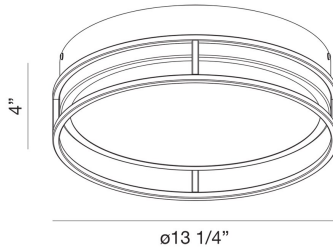

### PRODUCT DETAILS

No.	:	39315-014
Product Color	:	BLACK
Shade / Accent Colour	:	GOLD
Diameter	:	13.25"
Height	:	4"
Weight	:	6lbs

### TECHNICAL DETAILS

Canopy / Backplate Height	:	2.5"
Canopy / Backplate Dia.	:	12.75"