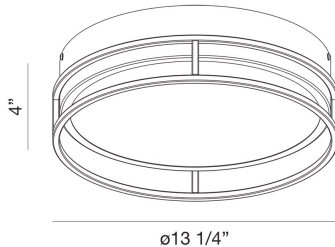

## GRAFICE, 13IN INTEGRATED LED FLUSH MOUNT

### PRODUCT DETAILS

No.	:	39315-014
Product Color	:	GOLD-BLACK MIX
Shade / Accent Colour	:	WHITE
Shade / Accent Material	:	GLASS
Diameter	:	13.25"
Height	:	4"
Weight	:	5.9LBS

### LIGHT SOURCE DETAILS

Number of Bulbs	:	1
Light Source	:	LED
Light Source Type	:	INTEGRATED LED
Input Voltage	:	120V
Bulb Voltage	:	DC 36V
Socket Type	:	INTEGRATED
Total Wattage	:	20W
Delivered Lumens	:	900LM
Kelvin	:	3000K
CRI	:	90
Bulb Included	:	YES
Dimmable	:	YES

### TECHNICAL DETAILS

Hanging Support Type	:	J-BOX
Canopy / Backplate Height	:	1.5"
Canopy / Backplate Dia.	:	13.25"
IP Rating	:	IP22
Beam Angle	:	360