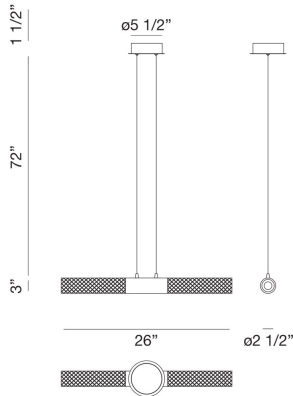

CROSSLEY, 2 LT PENDANT

PRODUCT DETAILS

No.	:	39310-019
Product Color	:	CHROME
Shade / Accent Colour	:	CHROME
Length	:	26.5"
Width	:	2.5"
Height	:	3"
Weight	:	5.5lbs

LIGHT SOURCE DETAILS

Light Source Type	:	INTEGRATED LED
Input Voltage	:	120V
Bulb Voltage	:	25.6V
Socket Type	:	LED
Total Wattage	:	13.5W
Delivered Lumens	:	1510lm
Kelvin	:	3000K
CRI	:	90
Dimmable	:	Yes

OPTIONS AVAILABLE

ITEM NO.	FINISH	SHADE
39310-019	CHROME	CHROME

TECHNICAL DETAILS

Hanging Support Type	:	AIRCRAFT CABLE
Hanging Support Length	:	72"
Canopy / Backplate Height	:	1.5"
Canopy / Backplate Dia.	:	5.5"