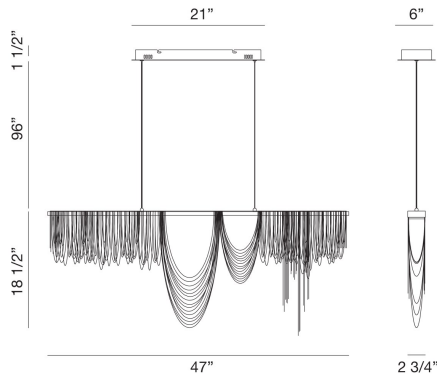

TENDA, LG LED CHANDELIER

PRODUCT DETAILS

No.	:	39284-020
Product Color	:	PAINTED BRUSHED BLACK
Shade / Accent Colour	:	BLACK
Length	:	47"
Width	:	2.75"
Height	:	18.5"
Weight	:	16lbs

LIGHT SOURCE DETAILS

Light Source Type	:	INTEGRATED LED
Input Voltage	:	120V
Bulb Voltage	:	120V
Socket Type	:	LED
Total Wattage	:	60W
Delivered Lumens	:	2500lm
Kelvin	:	3000K
CRI	:	90
Dimmable	:	Yes

OPTIONS AVAILABLE

ITEM NO.	FINISH	SHADE
39284-013	GOLD	GOLD
39284-020	PAINTED BRUSHED BLACK	BLACK

TECHNICAL DETAILS

Hanging Support Type	:	AIRCRAFT CABLE
Hanging Support Length	:	96"
Canopy / Backplate Length	:	21"
Canopy / Backplate Height	:	6"
Canopy / Backplate Width	:	1.5"