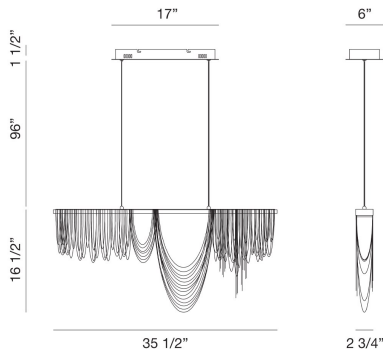

### PRODUCT DETAILS

No.	:	39283-023
Product Color	:	PAINTED BRUSHED BLACK
Shade / Accent Colour	:	BLACK
Length	:	35.5"
Width	:	2.75"
Height	:	16.5"
Weight	:	12.6lbs

### LIGHT SOURCE DETAILS

Light Source Type	:	INTEGRATED LED
Input Voltage	:	120V
Bulb Voltage	:	120V
Socket Type	:	LED
Total Wattage	:	48W
Delivered Lumens	:	2100lm
Kelvin	:	3000K
CRI	:	90
Dimmable	:	Yes

### TECHNICAL DETAILS

Hanging Support Type	:	AIRCRAFT CABLE
Hanging Support Length	:	96"
Canopy / Backplate Length	:	17"
Canopy / Backplate Height	:	6"
Canopy / Backplate Width	:	1.5"