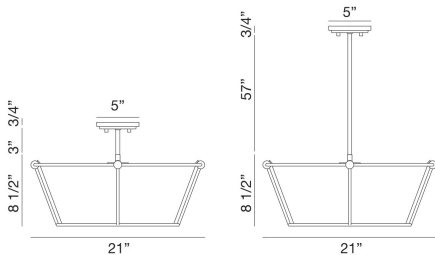

PULITO, 4 LT SEMI-FLUSH

PRODUCT DETAILS

No.	:	39045-010
Product Color	:	MATTE BLACK
Shade / Accent Colour	:	BLACK
Diameter	:	21"
Height	:	12.75"
Weight	:	9LBS

LIGHT SOURCE DETAILS

Number of Bulbs	:	4
Light Source	:	BULB
Light Source Type	:	B10
Input Voltage	:	120V
Bulb Voltage	:	120V
Socket Type	:	E12
Wattage	:	4 X 60W
Total Wattage	:	240W
Bulb Included	:	NO
Dimmable	:	YES

OPTIONS AVAILABLE

ITEM NO.	FINISH	SHADE
39045-010	MATTE BLACK	BLACK
39045-021	POLISHED NICKEL	NICKEL

TECHNICAL DETAILS

Hanging Support Type	:	ROD
Hanging Support Length	:	57"
Canopy / Backplate Height	:	0.75"
Canopy / Backplate Dia.	:	5"
IP Rating	:	IP20