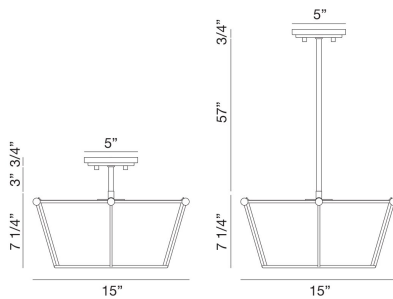

### PRODUCT DETAILS

No.	:	39044-013
Product Color	:	MATTE BLACK
Shade / Accent Colour	:	BLACK
Diameter	:	15"
Height	:	10.5"
Weight	:	6lbs

### TECHNICAL DETAILS

Hanging Support Type	:	ROD
Hanging Support Length	:	57"
Canopy / Backplate Height	:	0.75"
Canopy / Backplate Dia.	:	5"