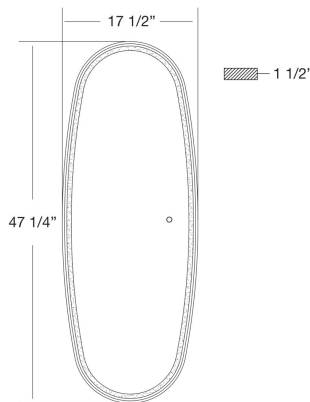

PROJECT INFORMATION

Job Name: Date: Category:

Comments: