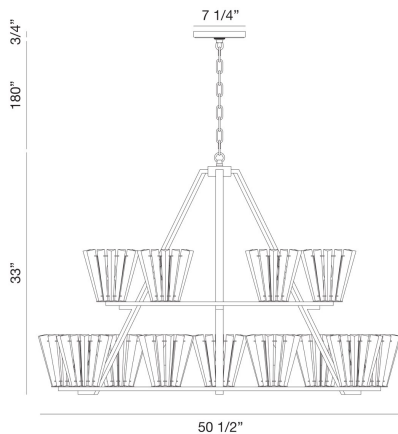

RICCA, 15 LT CHANDELIER

PRODUCT DETAILS

No.	:	38869-013
Product Color	:	CHROME
Shade / Accent Colour	:	CHROME
Diameter	:	50.5"
Height	:	33"
Weight	:	67.3lbs

LIGHT SOURCE DETAILS

Number of Bulbs	:	15
Light Source	:	Incandescent
Light Source Type	:	B10
Input Voltage	:	120V
Bulb Voltage	:	120V
Socket Type	:	E12
Wattage	:	60W
Total Wattage	:	900W
Bulb Included	:	No
Dimmable	:	Yes

OPTIONS AVAILABLE

ITEM NO.	FINISH	SHADE
38869-013	CHROME	CHROME

TECHNICAL DETAILS

Hanging Support Type	:	CHAIN
Hanging Support Length	:	180"
Canopy / Backplate Height	:	0.75"
Canopy / Backplate Dia.	:	7.25"