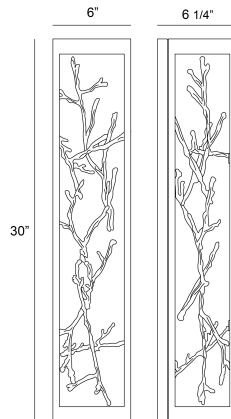

AERIE, 30IN INTEGRATED LED OUTDOOR WALL SCNCE

PRODUCT DETAILS

No.	:	38639-029
Product Color	:	SILVER-BLACK MIX
Product Material	:	IRON
Shade / Accent Colour	:	SILVER
Shade / Accent Material	:	STEEL
Width	:	6"
Height	:	30"
Ext	:	6.25"
Weight	:	16.7LBS
Shade Length	:	26"
Shade Width	:	6"
Shade Height	:	4"

LIGHT SOURCE DETAILS

Number of Bulbs	:	4
Light Source	:	LED
Light Source Type	:	INTEGRATED LED
Input Voltage	:	120V
Bulb Voltage	:	120V
Socket Type	:	INTEGRATED
Wattage	:	4 X 6W
Total Wattage	:	24W
Delivered Lumens	:	1080LM
Kelvin	:	3000K
CRI	:	90
Bulb Included	:	YES
Dimmable	:	YES

OPTIONS AVAILABLE

ITEM NO.	FINISH	SHADE
38639-012	GOLD-BLACK MIX	
38639-029	SILVER-BLACK MIX	

TECHNICAL DETAILS

Light Direction	:	UP AND DOWN
Hanging Support Type	:	J-BOX
Canopy / Backplate Length	:	6"
Canopy / Backplate Height	:	30"
Canopy / Backplate Width	:	1"
Driver	:	NO
IP Rating	:	IP44
Location	:	WET
Approval	:	<input type="checkbox"/>
Beam Angle	:	360