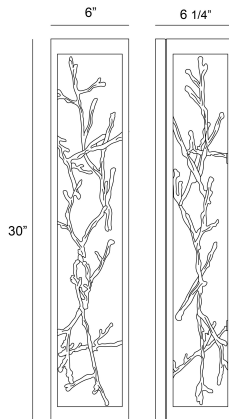

AERIE, 30IN INTEGRATED LED OUTDOOR WALL SCNCE

PRODUCT DETAILS

No.	:	38639-012
Product Color	:	GOLD-BLACK MIX
Product Material	:	IRON
Shade / Accent Colour	:	GOLD
Shade / Accent Material	:	STEEL
Width	:	6"
Height	:	30"
Ext	:	6.25"
Weight	:	16.7LBS
Shade Length	:	26"
Shade Width	:	6"
Shade Height	:	4"

LIGHT SOURCE DETAILS

Number of Bulbs	:	4
Light Source	:	LED
Light Source Type	:	INTEGRATED LED
Input Voltage	:	120V
Bulb Voltage	:	120V
Socket Type	:	INTEGRATED
Wattage	:	4 X 6W
Total Wattage	:	24W
Delivered Lumens	:	1080LM
Kelvin	:	3000K
CRI	:	90
Bulb Included	:	YES
Dimmable	:	YES

OPTIONS AVAILABLE

ITEM NO.	FINISH	SHADE
38639-012	GOLD-BLACK MIX	
38639-029	SILVER-BLACK MIX	

TECHNICAL DETAILS

Light Direction	:	UP AND DOWN
Hanging Support Type	:	J-BOX
Canopy / Backplate Length	:	6"
Canopy / Backplate Height	:	30"
Canopy / Backplate Width	:	1"
Driver	:	NO
IP Rating	:	IP44
Location	:	WET
Approval	:	
Beam Angle	:	360