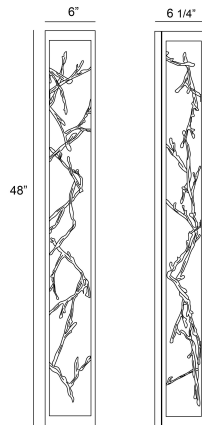

## AERIE, 48IN INTEGRATED LED OUTDOOR WALL SCNCE

### PRODUCT DETAILS

No.	:	38638-022
Product Color	:	SILVER-BLACK MIX
Product Material	:	IRON
Shade / Accent Colour	:	SILVER
Shade / Accent Material	:	STEEL
Width	:	6"
Height	:	48"
Ext	:	6.25"
Weight	:	25.1LBS
Shade Length	:	44"
Shade Width	:	6"
Shade Height	:	4"

### TECHNICAL DETAILS

Light Direction	:	UP AND DOWN
Hanging Support Type	:	J-BOX
Canopy / Backplate Length	:	6"
Canopy / Backplate Height	:	48"
Canopy / Backplate Width	:	1"
Driver	:	NO
IP Rating	:	IP44
Location	:	DRY
Approval	:	<input type="checkbox"/>
Beam Angle	:	360