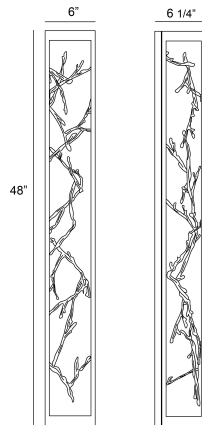

## AERIE, 48IN INTEGRATED LED OUTDOOR WALL SCONCE

### PRODUCT DETAILS

No.	:	38638-015
Product Color	:	GOLD-BLACK MIX
Product Material	:	IRON
Shade / Accent Colour	:	GOLD
Shade / Accent Material	:	STEEL
Width	:	6"
Height	:	48"
Ext	:	6.25"
Weight	:	25.1LBS
Shade Length	:	44"
Shade Width	:	6"
Shade Height	:	4"

### TECHNICAL DETAILS

Light Direction	:	UP AND DOWN
Hanging Support Type	:	J-BOX
Canopy / Backplate Length	:	6"
Canopy / Backplate Height	:	48"
Canopy / Backplate Width	:	1"
Driver	:	NO
IP Rating	:	IP44
Location	:	DRY
Approval	:	
Beam Angle	:	360