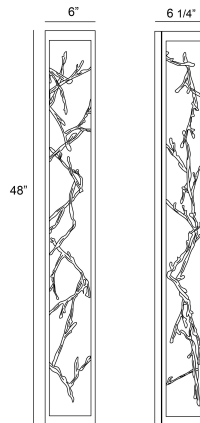

AERIE, 48IN INTEGRATED LED OUTDOOR WALL SCONCE

PRODUCT DETAILS

No.	:	38638-015
Product Color	:	GOLD-BLACK MIX
Product Material	:	IRON
Shade / Accent Colour	:	GOLD
Shade / Accent Material	:	STEEL
Width	:	6"
Height	:	48"
Ext	:	6.25"
Weight	:	25.1LBS
Shade Length	:	44"
Shade Width	:	6"
Shade Height	:	4"

OPTIONS AVAILABLE

ITEM NO.	FINISH	SHADE
38638-015	GOLD-BLACK MIX	GOLD
38638-022	SILVER-BLACK MIX	SILVER

TECHNICAL DETAILS

Light Direction	:	UP AND DOWN
Hanging Support Type	:	J-BOX
Canopy / Backplate Length	:	6"
Canopy / Backplate Height	:	48"
Canopy / Backplate Width	:	1"
Driver	:	NO
IP Rating	:	IP44
Location	:	DRY
Approval	:	
Beam Angle	:	360