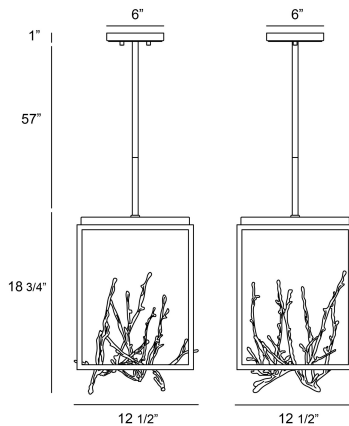

AERIE, 19IN INTEGRATED LED PENDANT

PRODUCT DETAILS

No.	:	38637-018
Product Color	:	GOLD-BLACK MIX
Product Material	:	METAL
Shade / Accent Colour	:	GOLD
Shade / Accent Material	:	STEEL
Length	:	12.5"
Width	:	12.5"
Height	:	18.75"
Overall Height	:	75"
Weight	:	16.1LBS

LIGHT SOURCE DETAILS

Number of Bulbs	:	4
Light Source	:	LED
Light Source Type	:	INTEGRATED LED
Input Voltage	:	120V
Bulb Voltage	:	120V
Socket Type	:	INTEGRATED
Wattage	:	4 X 6W
Total Wattage	:	24W
Delivered Lumens	:	1080LM
Kelvin	:	3000K
CRI	:	90
Bulb Included	:	YES
Dimmable	:	YES

OPTIONS AVAILABLE

ITEM NO.	FINISH	SHADE
38637-018	GOLD-BLACK MIX	

TECHNICAL DETAILS

Hanging Support Type	:	ROD
Rods Included	:	3"+6"+12"+18"+18"
Canopy / Backplate Length	:	6"
Canopy / Backplate Height	:	1"
Canopy / Backplate Width	:	6"
Driver	:	NO
IP Rating	:	IP22
Location	:	DRY
Approval	:	
Beam Angle	:	360