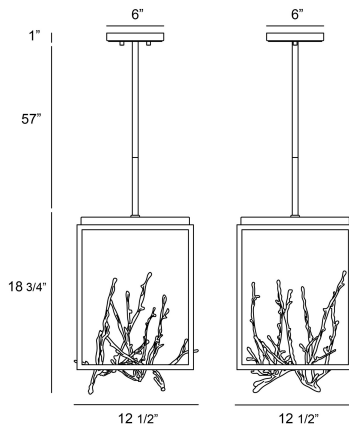

### PRODUCT DETAILS

No.	:	38637-018
Product Color	:	GOLD-BLACK MIX
Product Material	:	METAL
Shade / Accent Colour	:	GOLD
Shade / Accent Material	:	STEEL
Length	:	12.5"
Width	:	12.5"
Height	:	18.75"
Overall Height	:	75"
Weight	:	16.1LBS

### LIGHT SOURCE DETAILS

Number of Bulbs	:	4
Light Source	:	LED
Light Source Type	:	INTEGRATED LED
Input Voltage	:	120V
Bulb Voltage	:	120V
Socket Type	:	INTEGRATED
Wattage	:	4 X 6W
Total Wattage	:	24W
Delivered Lumens	:	1080LM
Kelvin	:	3000K
CRI	:	90
Bulb Included	:	YES
Dimmable	:	YES

### TECHNICAL DETAILS

Hanging Support Type	:	ROD
Rods Included	:	3"+6"+12"+18"+18"
Canopy / Backplate Length	:	6"
Canopy / Backplate Height	:	1"
Canopy / Backplate Width	:	6"
Driver	:	NO
IP Rating	:	IP22
Location	:	DRY
Approval	:	<input type="checkbox"/>
Beam Angle	:	360