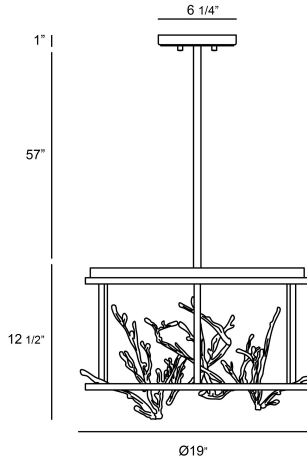

### PRODUCT DETAILS

No.	:	38636-028
Product Color	:	BLACK/SILVER
Product Material	:	METAL
Shade / Accent Material	:	~
Diameter	:	19"
Height	:	12.5"
Overall Height	:	70"
Weight	:	21.8lbs

### TECHNICAL DETAILS

Hanging Support Type	:	ROD
Hanging Support Length	:	57"
Rods Included	:	3"+6"+12"+18"+18"
Canopy / Backplate Height	:	1"
Canopy / Backplate Dia.	:	6.25"
Location	:	DRY
Approval	:	
Title 24	:	Yes