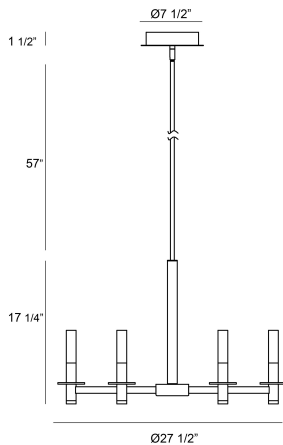

TORNA, 6-LIGHT 28IN INTEGRATED LED PENDANT CHANDELIER

PRODUCT DETAILS

No.	:	38440-021
Product Color	:	MATTE BLACK
Product Material	:	METAL
Shade / Accent Colour	:	WHITE
Shade / Accent Material	:	ACRYLIC
Diameter	:	27.5"
Height	:	17.25"
Overall Height	:	73"
Weight	:	10.9LBS

LIGHT SOURCE DETAILS

Number of Bulbs	:	6
Light Source	:	LED
Light Source Type	:	INTEGRATED LED
Input Voltage	:	24V
Bulb Voltage	:	120V
Socket Type	:	INTEGRATED
Wattage	:	6 X 38W
Total Wattage	:	42.6W
Delivered Lumens	:	2260LM
Kelvin	:	3000K
CRI	:	90
Bulb Included	:	YES
Dimmable	:	YES

OPTIONS AVAILABLE

ITEM NO.	FINISH	SHADE
38440-021	MATTE BLACK	FROSTED ACRYLIC

TECHNICAL DETAILS

Hanging Support Type	:	ROD
Canopy / Backplate Height	:	1.5"
Canopy / Backplate Dia.	:	7.5"
IP Rating	:	IP22
Location	:	DRY
Approval	:	<input type="checkbox"/>
Title 24	:	YES
Beam Angle	:	360