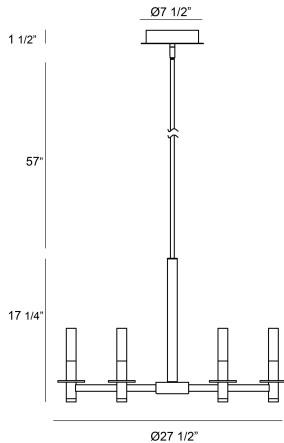

TEL 905.695.2055 toll free 1.800.660.5391
FAX 905.695.2056 toll free 1.800.660.5390

33 West Beaver Creek Road Richmond Hill, Ontario Canada L4B 1L8

TORNA, 6-LIGHT 28IN INTEGRATED LED PENDANT CHANDELIER

PRODUCT DETAILS

No. : 38440-021
Product Color : MATTE BLACK
Product Material : METAL
Shade / Accent Colour : WHITE
Shade / Accent Material : ACRYLIC
Diameter : 27.5"
Height : 17.25"
Overall Height : 73"
Weight : 10.9LBS

LIGHT SOURCE DETAILS

Number of Bulbs : 6
Light Source : LED
Light Source Type : INTEGRATED LED
Input Voltage : 24V
Bulb Voltage : 120V
Socket Type : INTEGRATED
Wattage : 6 X 38W
Total Wattage : 42.6W
Delivered Lumens : 2260LM
Kelvin : 3000K
CRI : 90
Bulb Included : YES
Dimmable : YES

OPTIONS AVAILABLE

ITEM NO.	FINISH	SHADE
38440-021	MATTE BLACK	FROSTED ACRYLIC

TECHNICAL DETAILS

Hanging Support Type : ROD
Canopy / Backplate Height : 1.5"
Canopy / Backplate Dia. : 7.5"
IP Rating : IP22
Location : DRY
Approval :
Title 24 : YES
Beam Angle : 360