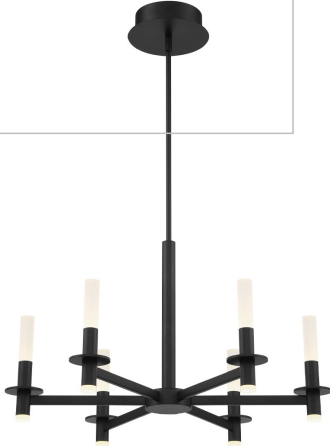

TEL 905.695.2055 toll free 1.800.660.5391
FAX 905.695.2056 toll free 1.800.660.5390

33 West Beaver Creek Road Richmond Hill, Ontario Canada L4B 1L8

TORNA, 6-LIGHT 28IN INTEGRATED LED PENDANT CHANDELIER

PRODUCT DETAILS

No. : 38440-021
Product Color : MATTE BLACK
Product Material : METAL
Shade / Accent Colour : WHITE
Shade / Accent Material : ACRYLIC
Diameter : 27.5"
Height : 17.25"
Overall Height : 73"
Weight : 10.9LBS

LIGHT SOURCE DETAILS

Number of Bulbs : 6
Light Source : LED
Light Source Type : INTEGRATED LED
Input Voltage : 24V
Bulb Voltage : 120V
Socket Type : INTEGRATED
Wattage : 6 X 38W
Total Wattage : 42.6W
Delivered Lumens : 2260LM
Kelvin : 3000K
CRI : 90
Bulb Included : YES
Dimmable : YES

OPTIONS AVAILABLE

ITEM NO.	FINISH	SHADE
38440-021	MATTE BLACK	FROSTED ACRYLIC

TECHNICAL DETAILS

Hanging Support Type : ROD
Canopy / Backplate Height : 1.5"
Canopy / Backplate Dia. : 7.5"
IP Rating : IP22
Location : DRY
Approval :
Title 24 : YES
Beam Angle : 360