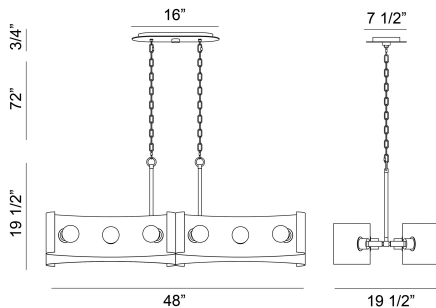

### PRODUCT DETAILS

No.	:	38429-019
Product Color	:	VINTAGE NICKEL
Product Material	:	METAL
Shade / Accent Colour	:	VINTAGE NICKEL/BLACK
Shade / Accent Material	:	~
Length	:	48"
Width	:	20"
Height	:	18.5"
Overall Height	:	91"
Weight	:	27.8lbs

### TECHNICAL DETAILS

Hanging Support Type	:	CHAIN
Hanging Support Length	:	72"
Canopy / Backplate Length	:	16.25"
Canopy / Backplate Height	:	1"
Canopy / Backplate Width	:	1.5"
Location	:	DRY
Approval	:	