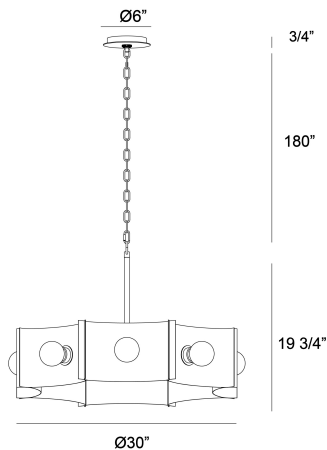

### PRODUCT DETAILS

No.	:	38428-012
Product Color	:	VINTAGE NICKEL
Product Material	:	METAL
Shade / Accent Colour	:	BLACK
Shade / Accent Material	:	~
Diameter	:	30"
Height	:	19.25"
Overall Height	:	180"
Weight	:	19.5LBS

### LIGHT SOURCE DETAILS

Number of Bulbs	:	8
Light Source	:	BULB
Light Source Type	:	G25
Input Voltage	:	120V
Bulb Voltage	:	120V
Socket Type	:	E26
Wattage	:	60W
Total Wattage	:	480W
Bulb Included	:	NO
Dimmable	:	YES

### TECHNICAL DETAILS

Hanging Support Type	:	CHAIN
Hanging Support Length	:	180"
Canopy / Backplate Height	:	0.75"
Canopy / Backplate Dia.	:	5"
Location	:	DRY
Approval	:	