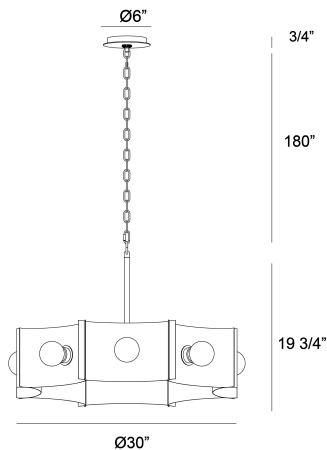

METALLO, 8 LIGHT CHANDELIER

PRODUCT DETAILS

No.	:	38428-012
Product Color	:	VINTAGE NICKEL
Product Material	:	METAL
Shade / Accent Colour	:	BLACK
Shade / Accent Material	:	~
Diameter	:	30"
Height	:	19.25"
Overall Height	:	180"
Weight	:	19.5LBS

LIGHT SOURCE DETAILS

Number of Bulbs	:	8
Light Source	:	BULB
Light Source Type	:	G25
Input Voltage	:	120V
Bulb Voltage	:	120V
Socket Type	:	E26
Wattage	:	8 X 60W
Total Wattage	:	480W
Bulb Included	:	NO
Dimmable	:	YES

OPTIONS AVAILABLE

ITEM NO.	FINISH	SHADE
38428-012	VINTAGE NICKEL	VINTAGE NICKEL/BLACK
38428-029	BRONZE	NATURE BRASS/BRONZE

TECHNICAL DETAILS

Hanging Support Type	:	CHAIN
Hanging Support Length	:	180"
Canopy / Backplate Height	:	0.75"
Canopy / Backplate Dia.	:	5"
Location	:	DRY
Approval	:	